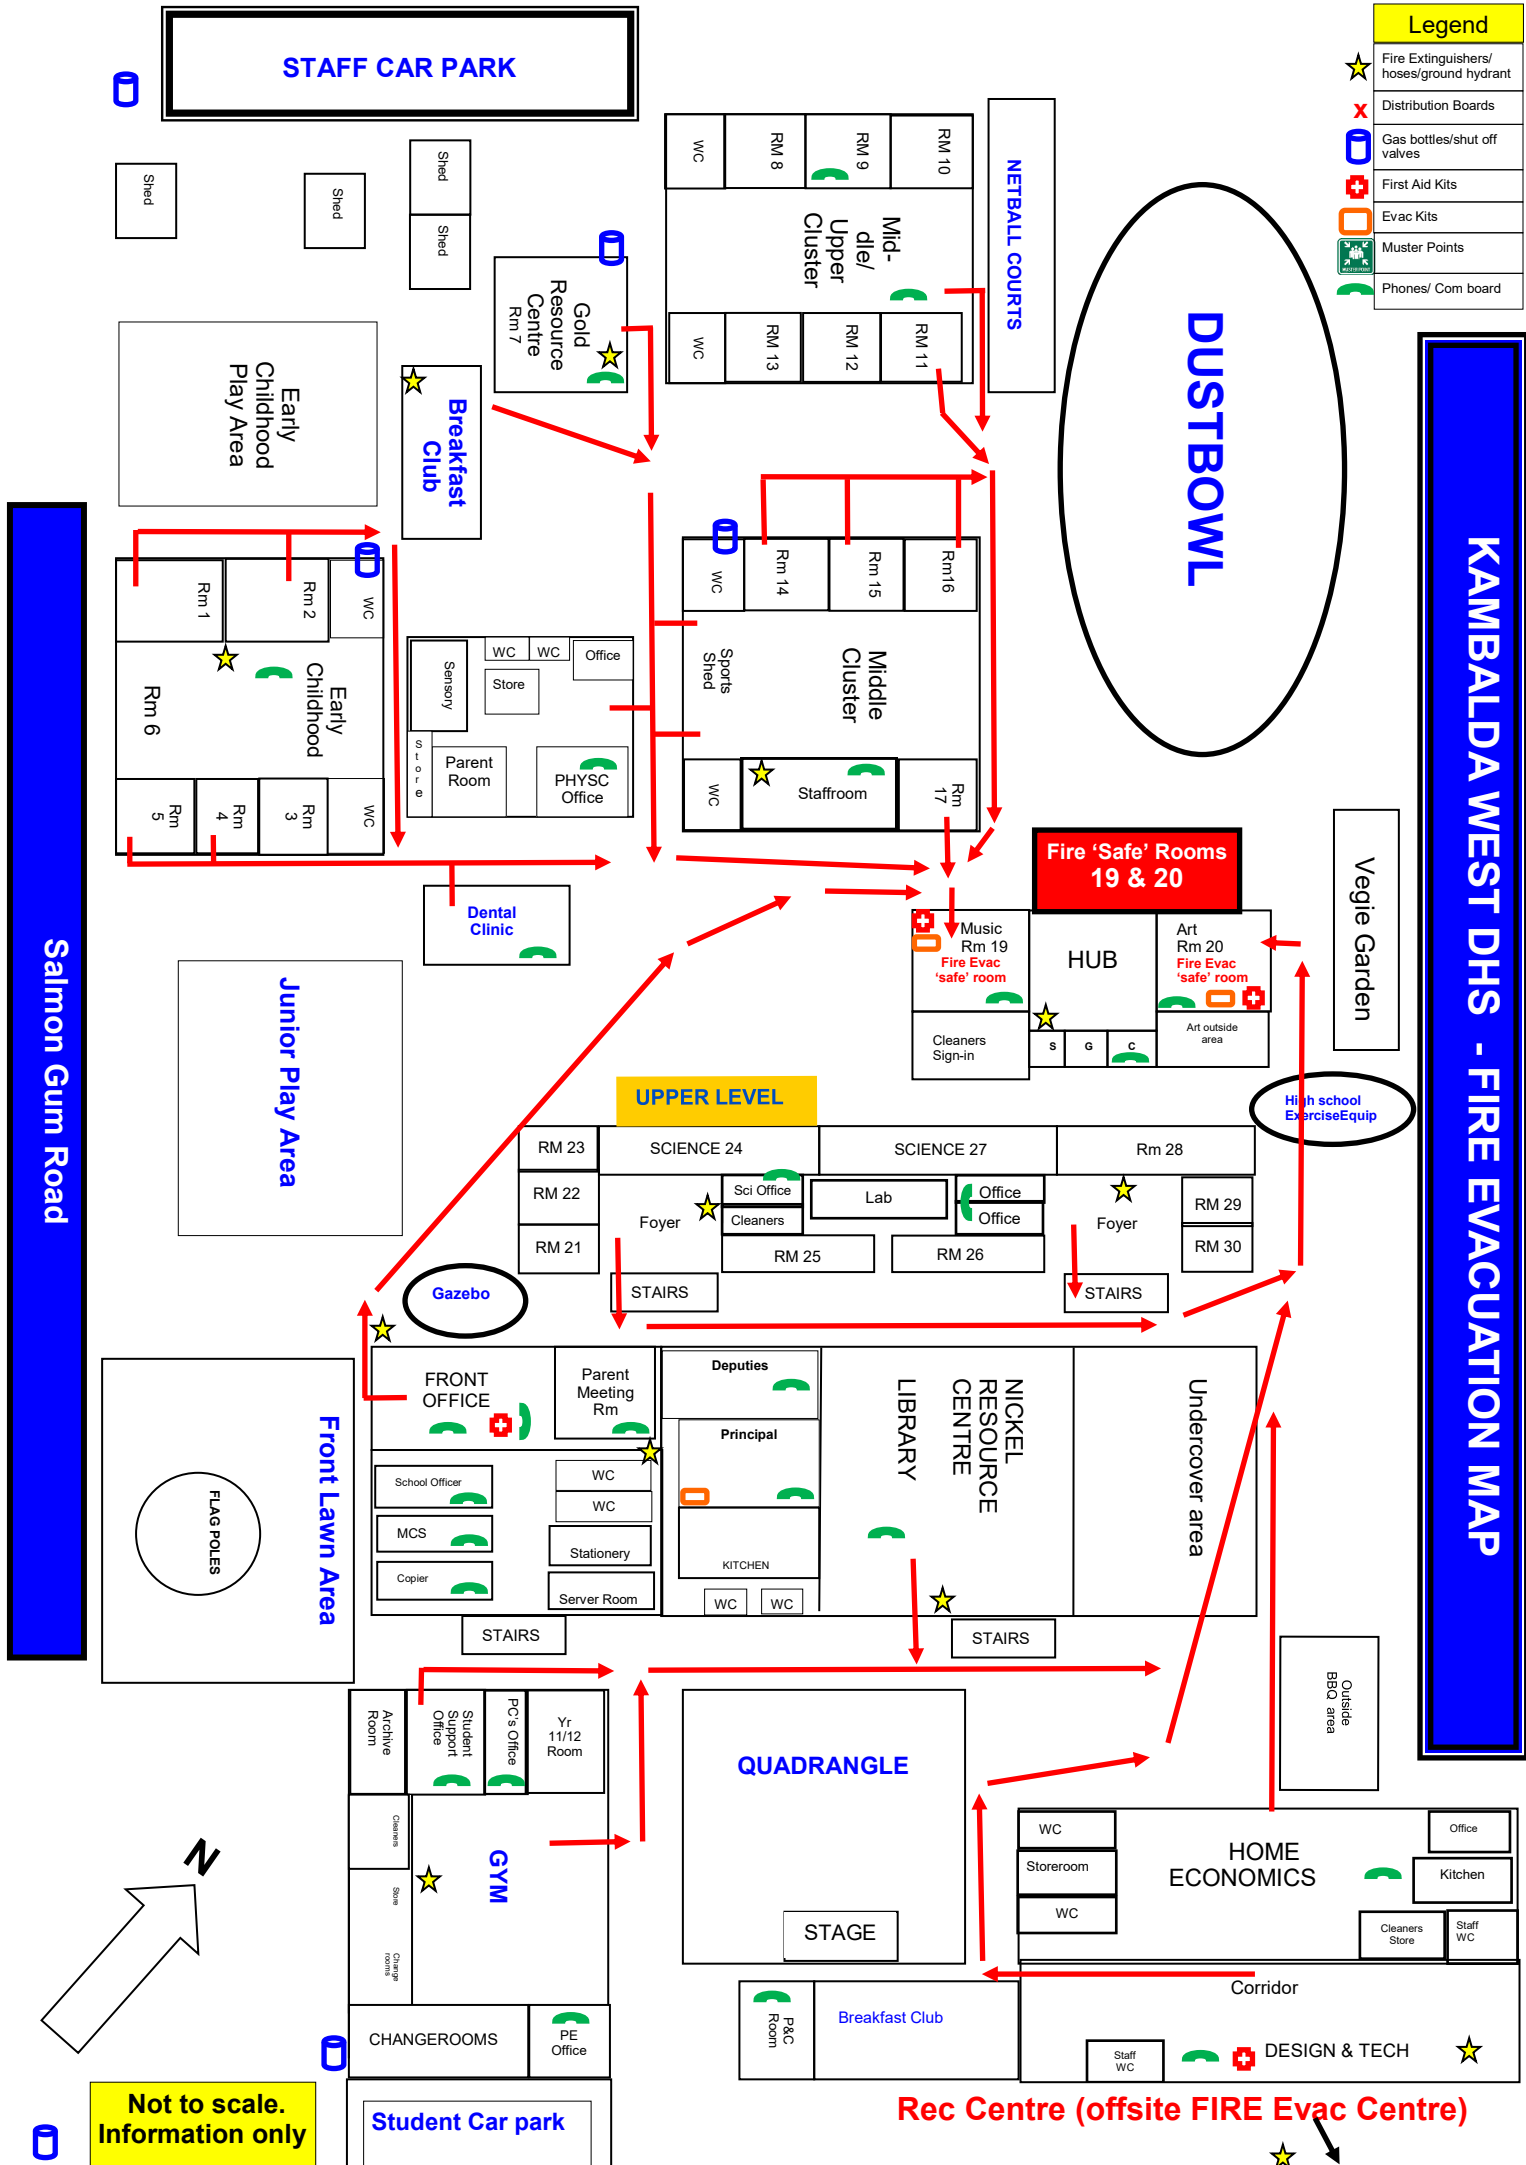

Legend	
★	Fire Extinguishers/hoses/ground hydrant
✕	Distribution Boards
🚒	Gas bottles/shut off valves
🏠	First Aid Kits
🚚	Evac Kits
🚪	Muster Points
📞	Phones/ Com board

KAMBALDA WEST DHS - FIRE EVACUATION MAP